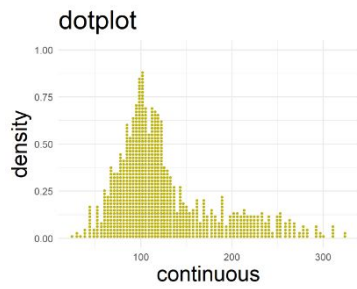

How to Choose a Chart

A Statistically Informed Visual Guide

This work is licensed under a [Creative Commons Attribution-ShareAlike 4.0 International License](https://creativecommons.org/licenses/by-sa/4.0/)

[Andrew Grogan-Kaylor](https://andrewgrogan-kaylor.github.io/)
agrogan@umich.edu
<https://agrogan1.github.io/>

Continuous

Continuous by Categorical

Categorical

pie chart

doughnut chart

Categorical by Categorical