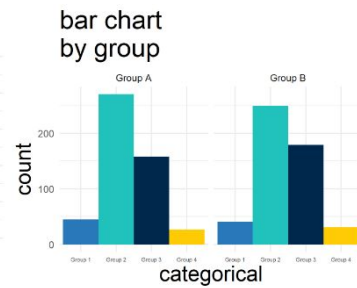

How to Choose a Chart

A Statistically Informed Visual Guide

This work is licensed under a [Creative Commons Attribution-ShareAlike 4.0 International License](https://creativecommons.org/licenses/by-sa/4.0/)

[Andrew Grogan-Kaylor](https://andrewgrogan-kaylor.github.io/)
agrogan@umich.edu
<https://agrogan1.github.io/>

Continuous

Continuous by Categorical

Categorical

pie chart

doughnut chart

Categorical by Categorical

pie chart by group

doughnut chart by group

Continuous by Continuous