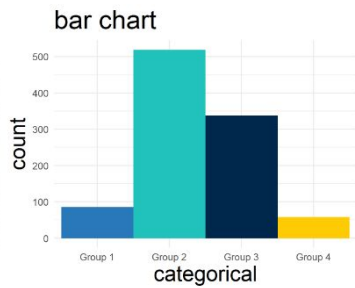

How to Choose a Chart

A Statistically Informed Visual Guide

This work is licensed under a [Creative Commons Attribution-ShareAlike 4.0 International License](https://creativecommons.org/licenses/by-sa/4.0/)

[Andrew Grogan-Kaylor](https://andrewgrogan-kaylor.github.io/)
agrogan@umich.edu
<https://agrogan1.github.io/>

Continuous

Continuous by Categorical

Categorical

pie chart

doughnut chart

Categorical by Categorical

pie chart by group

doughnut chart by group

Continuous by Continuous