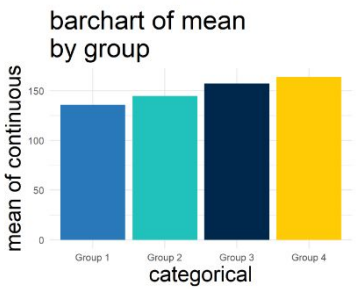

How to Choose a Chart

A Statistically Informed Visual Guide

This work is licensed under a [Creative Commons Attribution-ShareAlike 4.0 International License](https://creativecommons.org/licenses/by-sa/4.0/)

[Andrew Grogan-Kaylor](https://andrewgrogan-kaylor.github.io/)
agrogan@umich.edu
<https://agrogan1.github.io/>

Continuous

Continuous by Categorical

Categorical

pie chart

doughnut chart

Categorical by Categorical